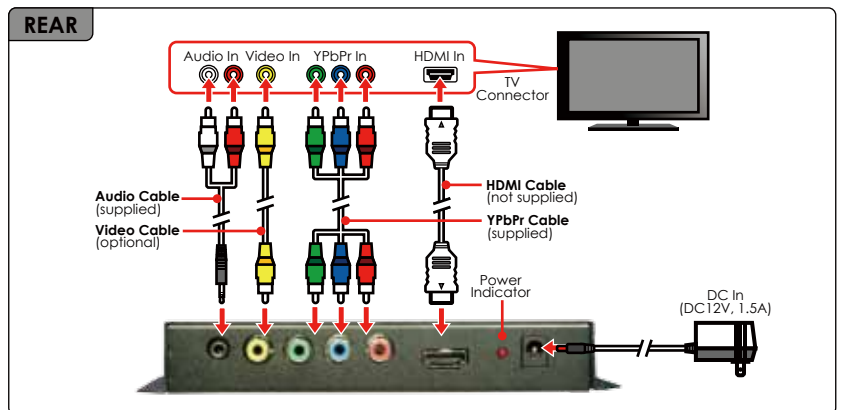

EYEZONE B1080PAM-2

INTRODUCTION

The B1080PAM-2 is a high-performance and low-cost digital signage player that allows you to play advertising contents in 1080P HD. No software is required, simply insert the SD(HC) card or USB flash driver with media files and it will play the media files automatically. The B1080PAM-2 offer HDMI, Component Video and Video output to match your display's input.

The B1080PAM-2 is an ideal for advertising, retail displays, digital poster, museum exhibits and other applications.

FEATURES

- Supports multiple file formats: Video, Photo and Music.
- Supports HDMI, Component Video and Video (with audio) outputs.
- Resolution:
 - HDMI: up to 1080p.
 - YPbPr: up to 1080i
- Supports SD (HC) card and USB flash driver.
- Supports Auto-Play function.
 - Play all the videos
 - Play all the pictures with background music
 - Play all the music
- Play photos as a slideshow with background music.
- Multi-Language OSD: English, Chinese, German, French, Spanish, Italian, Portuguese, Netherlands and Russian.
- Dimensions (L/ W/ H): 170.8x95x25 mm.
- Play Button function(RJ11)

CONNECTION

Play Button Optional