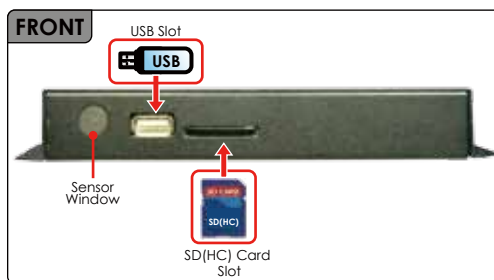

EYEZONE B1080PAM-2

INTRODUCTION

The B1080PAM-2 is a high-performance and low-cost digital signage player that allows you to play advertising contents in 1080P HD. No software is required, simply insert the SD(HC) card or USB flash driver with media files and it will play the media files automatically. The B1080PAM-2 offer HDMI, Component Video and Video output to match your display's input.

The B1080PAM-2 is an ideal for advertising, retail displays, digital poster, museum exhibits and other applications.

FEATURES

- Supports multiple file formats: Video, Photo and Music.
- Supports HDMI, Component Video and Video (with audio) outputs.
- Resolution:
 - HDMI: up to 1080p.
 - YPbPr: up to 1080i
- Supports SD (HC) card and USB flash driver.
- Supports Auto-Play function.
 - Play all the videos
 - Play all the pictures with background music
 - Play all the music
- Play photos as a slideshow with background music.
- Multi-Language OSD: English, Chinese, German, French, Spanish, Italian, Portuguese, Netherlands and Russian.
- Dimensions (L/ W/ H): 170.8x95x25 mm.
- Play Button function(RJ11)

CONNECTION

Play Button Optional