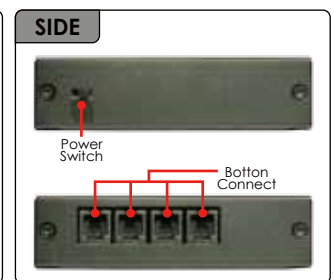

EYEZONE B1080PAM-2

INTRODUCTION

The B1080PAM-2 is a high-performance and low-cost digital signage player that allows you to play advertising contents in 1080P HD. No software is required, simply insert the SD(HC) card or USB flash driver with media files and it will play the media files automatically. The B1080PAM-2 offer HDMI, Component Video and Video output to match your display's input.

The B1080PAM-2 is an ideal for advertising, retail displays, digital poster, museum exhibits and other applications.

FEATURES

- Supports multiple file formats: Video, Photo and Music.
- Supports HDMI, Component Video and Video (with audio) outputs.
- Resolution:
 - HDMI: up to 1080p.
 - YPbPr: up to 1080i
- Supports SD (HC) card and USB flash driver.
- Supports Auto-Play function.
 - Play all the videos
 - Play all the pictures with background music
 - Play all the music
- Play photos as a slideshow with background music.
- Multi-Language OSD: English, Chinese, German, French, Spanish, Italian, Portuguese, Netherlands and Russian.
- Dimensions (L/ W/ H): 170.8x95x25 mm.
- Play Button function(RJ11)

CONNECTION

Play Button Optional