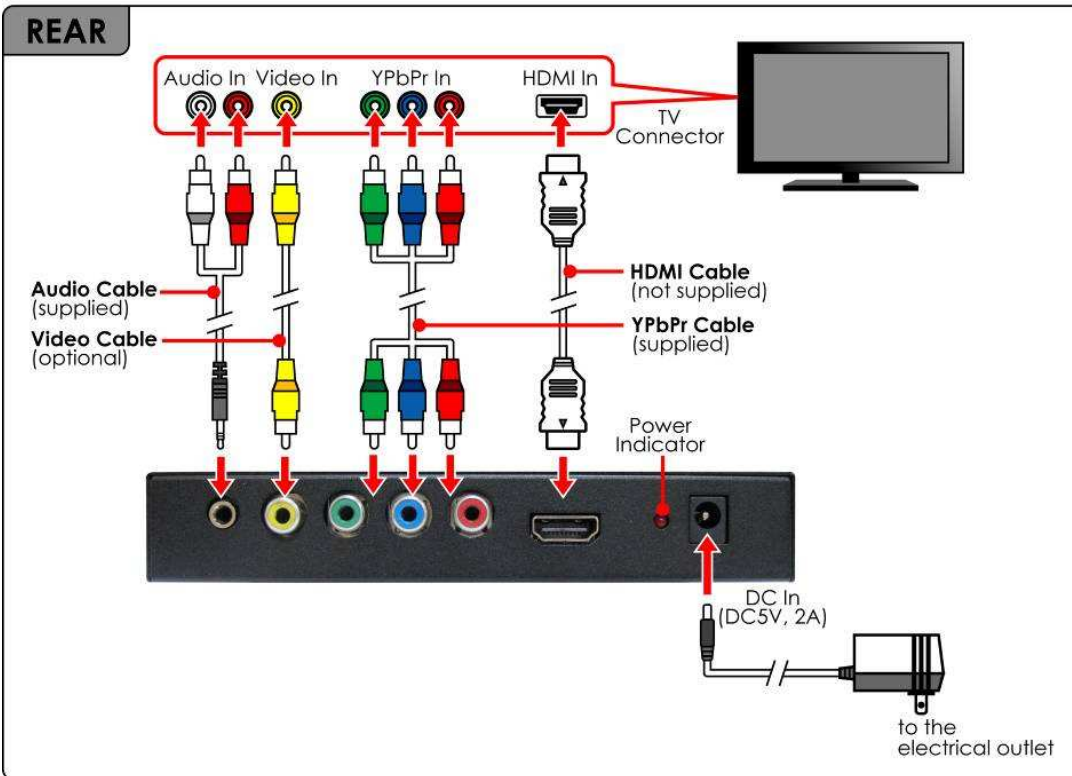

## INTRODUCTION

The Eyezone B1080PAM is a high-performance and low-cost digital signage player that allows you to play advertising contents in 1080P HD. No software is required, simply insert the SD(HC) card or USB flash driver with media files and it will play the media files automatically. The B1080P-AM offer HDMI, Component Video and Video output to match your display's input.

## FEATURES

- Supports multiple file formats: Video, Photo and Music.
- Supports HDMI, Component Video and Video (with audio) outputs.
- Resolution:
  - HDMI: up to 1080p.
  - YPbPr: up to 1080i
- Supports SD (HC) card and USB flash driver.
- Supports Auto-Play function.
  - Play all the videos
  - Play all the pictures with background music

# PACKAGE CONTENTS

- B1080PAM
- Remote Control
- User Manual
- Power Adapter (DC5V, 2A)
- Component Video Cable
- Audio Cable

B1080PB

Remote Control

User Manual

Power Adapter (DC5V, 2A)

Component Video Cable