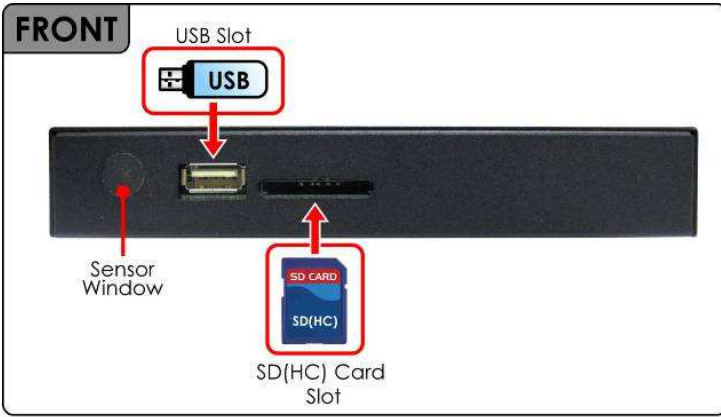

CONNECTION

PACKAGE CONTENTS

- B1080PAM
- Remote Control
- User Manual
- Power Adapter (DC5V, 2A)
- Component Video Cable
- Audio Cable