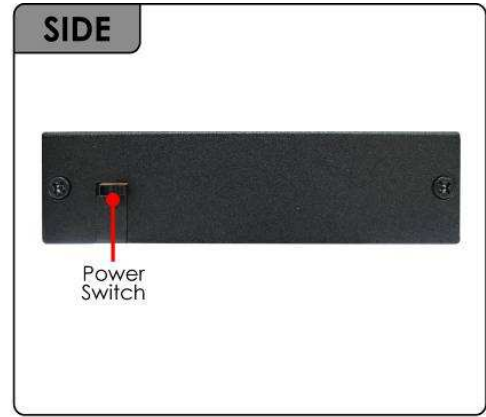

CONNECTION

PACKAGE CONTENTS

- B1080PAM
- Remote Control
- User Manual
- Power Adapter (DC5V, 2A)
- Component Video Cable
- Audio Cable